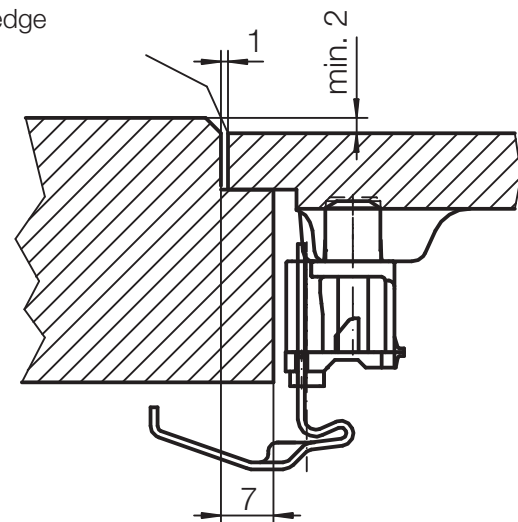

CRISTADUR® WATERFALL D-150

MEASUREMENTS IN MILLIMETRE

For installation from top

For undermount installation

CRISTADUR® WATERFALL D-150

MEASUREMENTS IN MILLIMETRE
flush mounted

edge 1:1

dimensioned sink edge

CRISTADUR® WATERFALL D-150

MEASUREMENTS IN INCHES

For installation from top

For undermount installation

CRISTADUR® WATERFALL D-150

MEASUREMENTS IN INCHES
flush mounted

edge 1:1

dimensioned sink edge