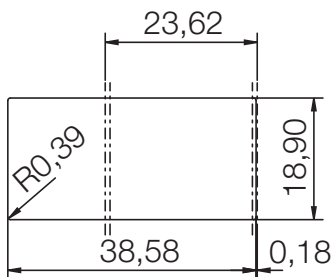

CRISTADUR® WATERFALL D-150

MEASUREMENTS IN MILLIMETRE

For installation from top

For undermount installation

CRISTADUR® WATERFALL D-150

MEASUREMENTS IN MILLIMETRE
flush mounted

edge 1:1

dimensioned sink edge

CRISTADUR® WATERFALL D-150

MEASUREMENTS IN INCHES

For installation from top

For undermount installation

CRISTADUR® WATERFALL D-150

MEASUREMENTS IN INCHES
flush mounted

edge 1:1

dimensioned sink edge