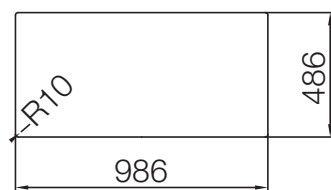

CRISTADUR® WATERFALL D-150

MEASUREMENTS IN MILLIMETRE

For installation from top

For undermount installation

CRISTADUR® WATERFALL D-150

MEASUREMENTS IN MILLIMETRE
flush mounted

edge 1:1

dimensioned sink edge

CRISTADUR® WATERFALL D-150

MEASUREMENTS IN INCHES

For installation from top

For undermount installation

CRISTADUR® WATERFALL D-150

MEASUREMENTS IN INCHES
flush mounted

edge 1:1

dimensioned sink edge