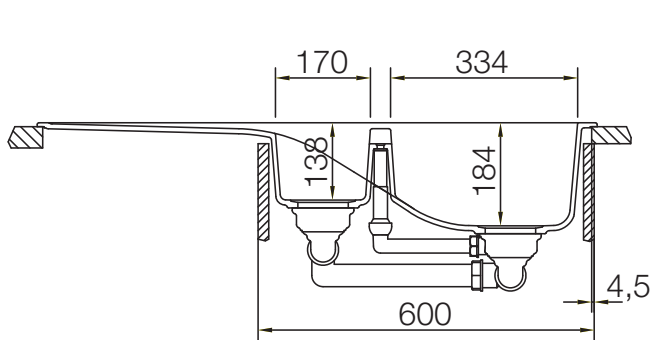

CRISTADUR® WATERFALL D-150

MEASUREMENTS IN MILLIMETRE

For installation from top

For undermount installation

CRISTADUR® WATERFALL D-150

MEASUREMENTS IN MILLIMETRE
flush mounted

edge 1:1

dimensioned sink edge

CRISTADUR® WATERFALL D-150

MEASUREMENTS IN INCHES

For installation from top

For undermount installation

CRISTADUR® WATERFALL D-150

MEASUREMENTS IN INCHES
flush mounted

edge 1:1

dimensioned sink edge