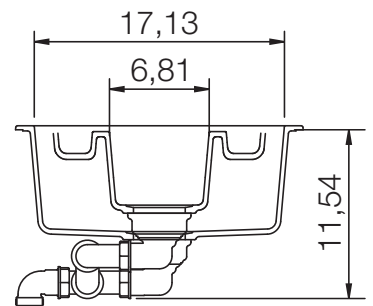

CRISTADUR® WATERFALL D-150

MEASUREMENTS IN MILLIMETRE

For installation from top

For undermount installation

CRISTADUR® WATERFALL D-150

MEASUREMENTS IN MILLIMETRE
flush mounted

edge 1:1

dimensioned sink edge

CRISTADUR® WATERFALL D-150

MEASUREMENTS IN INCHES

For installation from top

For undermount installation

CRISTADUR® WATERFALL D-150

MEASUREMENTS IN INCHES
flush mounted

edge 1:1

dimensioned sink edge