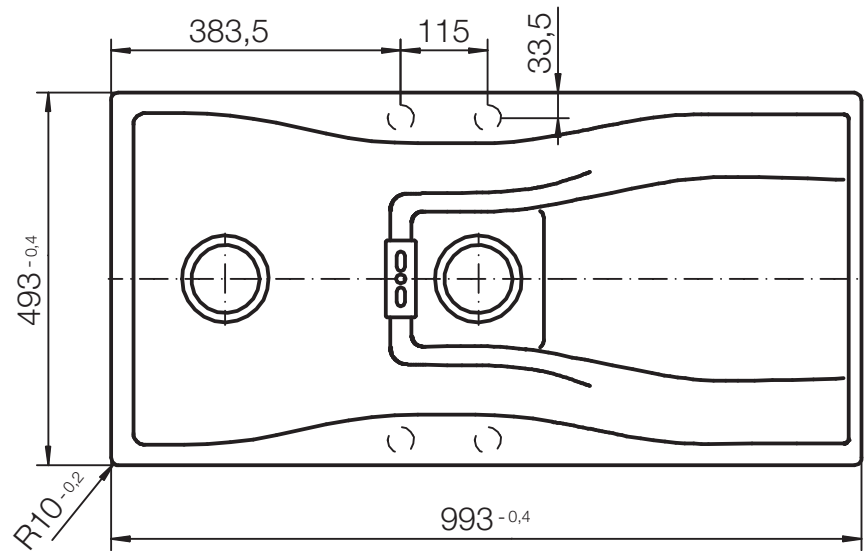

CRISTADUR® WATERFALL D-150

MEASUREMENTS IN MILLIMETRE

For installation from top

For undermount installation

CRISTADUR® WATERFALL D-150

MEASUREMENTS IN MILLIMETRE
flush mounted

edge 1:1

dimensioned sink edge

CRISTADUR® WATERFALL D-150

MEASUREMENTS IN INCHES

For installation from top

For undermount installation

CRISTADUR® WATERFALL D-150

MEASUREMENTS IN INCHES
flush mounted

edge 1:1

dimensioned sink edge