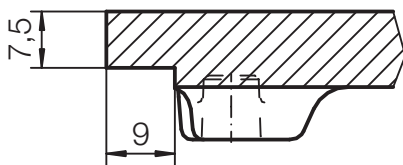

CRISTADUR® WATERFALL D-150

MEASUREMENTS IN MILLIMETRE

For installation from top

For undermount installation

CRISTADUR® WATERFALL D-150

MEASUREMENTS IN MILLIMETRE
flush mounted

edge 1:1

dimensioned sink edge

CRISTADUR® WATERFALL D-150

MEASUREMENTS IN INCHES

For installation from top

For undermount installation

CRISTADUR® WATERFALL D-150

MEASUREMENTS IN INCHES
flush mounted

edge 1:1

dimensioned sink edge