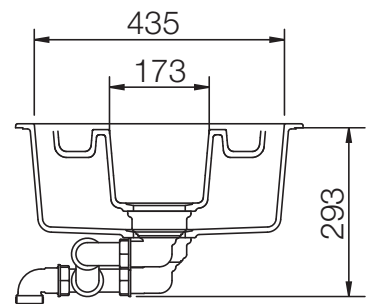

CRISTADUR® WATERFALL D-150

MEASUREMENTS IN MILLIMETRE

For installation from top

For undermount installation

CRISTADUR® WATERFALL D-150

MEASUREMENTS IN MILLIMETRE
flush mounted

edge 1:1

dimensioned sink edge

CRISTADUR® WATERFALL D-150

MEASUREMENTS IN INCHES

For installation from top

For undermount installation

CRISTADUR® WATERFALL D-150

MEASUREMENTS IN INCHES
flush mounted

edge 1:1

dimensioned sink edge