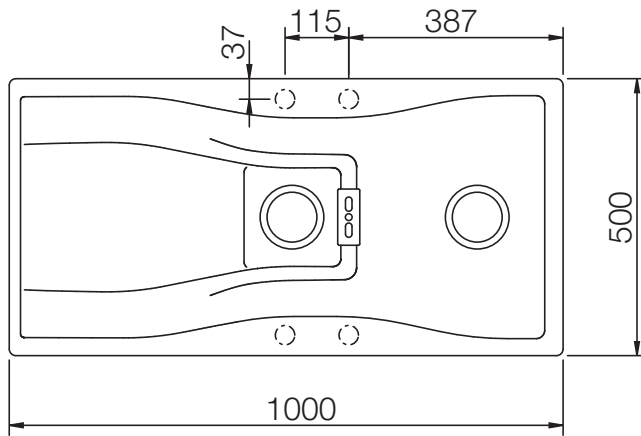

CRISTADUR® WATERFALL D-150

MEASUREMENTS IN MILLIMETRE

For installation from top

For undermount installation

CRISTADUR® WATERFALL D-150

MEASUREMENTS IN MILLIMETRE
flush mounted

edge 1:1

dimensioned sink edge

CRISTADUR® WATERFALL D-150

MEASUREMENTS IN INCHES

For installation from top

For undermount installation

CRISTADUR® WATERFALL D-150

MEASUREMENTS IN INCHES
flush mounted

edge 1:1

dimensioned sink edge