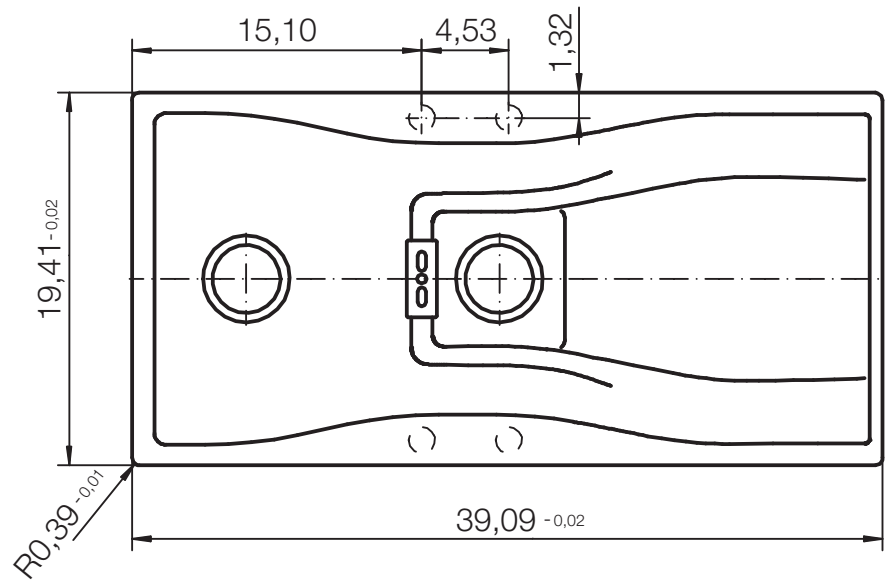

CRISTADUR® WATERFALL D-150

MEASUREMENTS IN MILLIMETRE

For installation from top

For undermount installation

CRISTADUR® WATERFALL D-150

MEASUREMENTS IN MILLIMETRE
flush mounted

edge 1:1

dimensioned sink edge

CRISTADUR® WATERFALL D-150

MEASUREMENTS IN INCHES

For installation from top

For undermount installation

CRISTADUR® WATERFALL D-150

MEASUREMENTS IN INCHES
flush mounted

edge 1:1

dimensioned sink edge