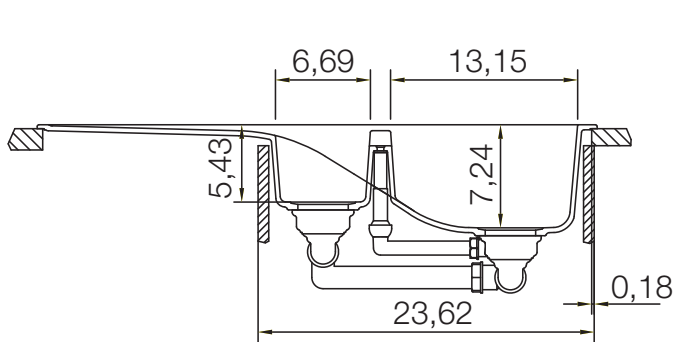

CRISTADUR® WATERFALL D-150

MEASUREMENTS IN MILLIMETRE

For installation from top

For undermount installation

CRISTADUR® WATERFALL D-150

MEASUREMENTS IN MILLIMETRE
flush mounted

edge 1:1

dimensioned sink edge

CRISTADUR® WATERFALL D-150

MEASUREMENTS IN INCHES

For installation from top

For undermount installation

CRISTADUR® WATERFALL D-150

MEASUREMENTS IN INCHES
flush mounted

edge 1:1

dimensioned sink edge