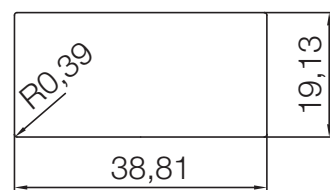

CRISTADUR® WATERFALL D-150

MEASUREMENTS IN MILLIMETRE

For installation from top

For undermount installation

CRISTADUR® WATERFALL D-150

MEASUREMENTS IN MILLIMETRE
flush mounted

edge 1:1

dimensioned sink edge

CRISTADUR® WATERFALL D-150

MEASUREMENTS IN INCHES

For installation from top

For undermount installation

CRISTADUR® WATERFALL D-150

MEASUREMENTS IN INCHES
flush mounted

edge 1:1

dimensioned sink edge