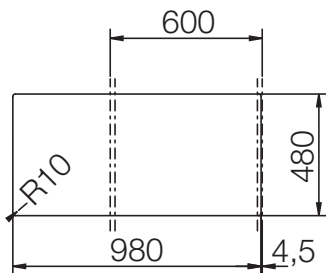

CRISTADUR® WATERFALL D-150

MEASUREMENTS IN MILLIMETRE

For installation from top

For undermount installation

CRISTADUR® WATERFALL D-150

MEASUREMENTS IN MILLIMETRE
flush mounted

edge 1:1

dimensioned sink edge

CRISTADUR® WATERFALL D-150

MEASUREMENTS IN INCHES

For installation from top

For undermount installation

CRISTADUR® WATERFALL D-150

MEASUREMENTS IN INCHES
flush mounted

edge 1:1

dimensioned sink edge