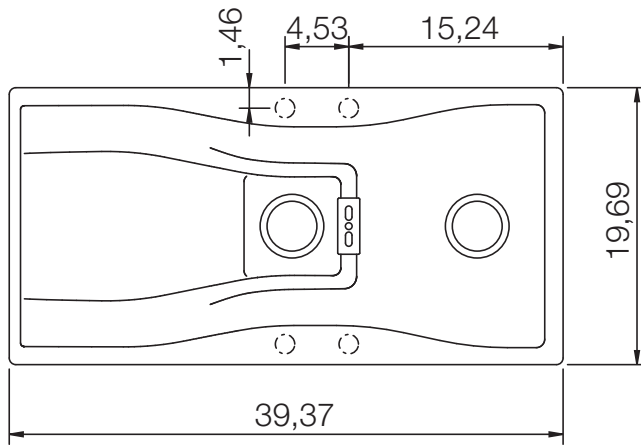

CRISTADUR® WATERFALL D-150

MEASUREMENTS IN MILLIMETRE

For installation from top

For undermount installation

CRISTADUR® WATERFALL D-150

MEASUREMENTS IN MILLIMETRE
flush mounted

edge 1:1

dimensioned sink edge

CRISTADUR® WATERFALL D-150

MEASUREMENTS IN INCHES

For installation from top

For undermount installation

CRISTADUR® WATERFALL D-150

MEASUREMENTS IN INCHES
flush mounted

edge 1:1

dimensioned sink edge