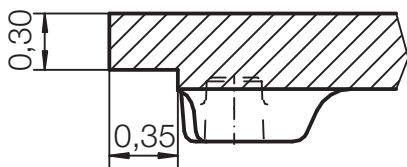

CRISTADUR® WATERFALL D-150

MEASUREMENTS IN MILLIMETRE

For installation from top

For undermount installation

CRISTADUR® WATERFALL D-150

MEASUREMENTS IN MILLIMETRE
flush mounted

edge 1:1

dimensioned sink edge

CRISTADUR® WATERFALL D-150

MEASUREMENTS IN INCHES

For installation from top

For undermount installation

CRISTADUR® WATERFALL D-150

MEASUREMENTS IN INCHES
flush mounted

edge 1:1

dimensioned sink edge