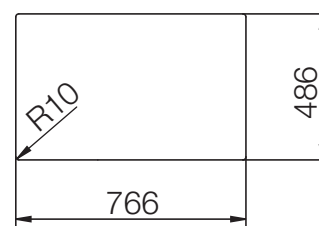

CRISTADUR® HORIZONT D-100

MEASUREMENTS IN MILLIMETRE

For installation from top

For undermount installation

CRISTADUR® HORIZONT D-100

MEASUREMENTS IN INCHES

For installation from top

For undermount installation