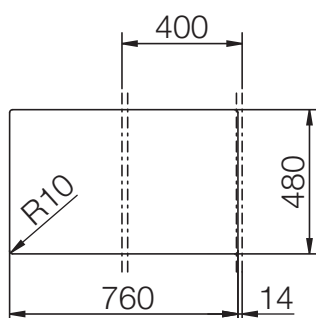

CRISTADUR® HORIZONT D-100

MEASUREMENTS IN MILLIMETRE

For installation from top

For undermount installation

CRISTADUR® HORIZONT D-100

MEASUREMENTS IN INCHES

For installation from top

For undermount installation