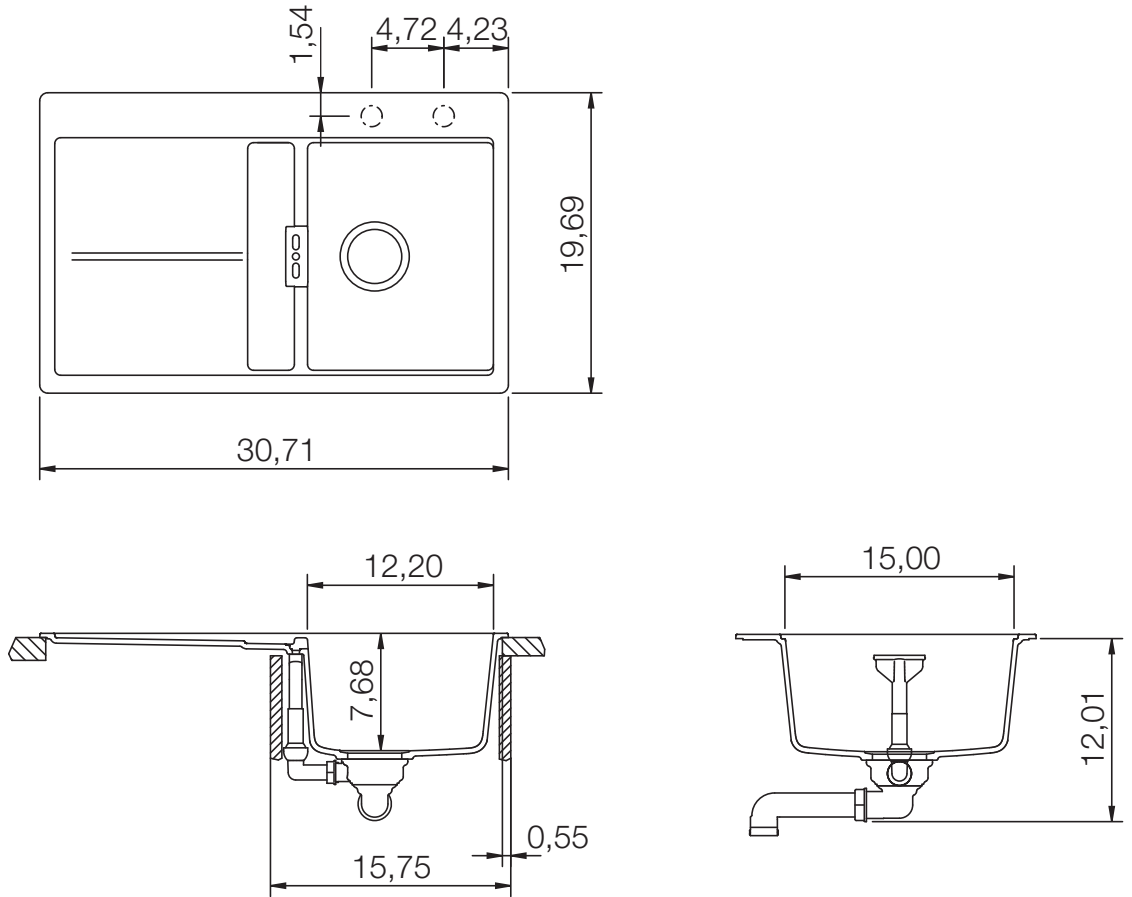

CRISTADUR® HORIZONT D-100

MEASUREMENTS IN MILLIMETRE

For installation from top

For undermount installation

CRISTADUR® HORIZONT D-100

MEASUREMENTS IN INCHES

For installation from top

For undermount installation