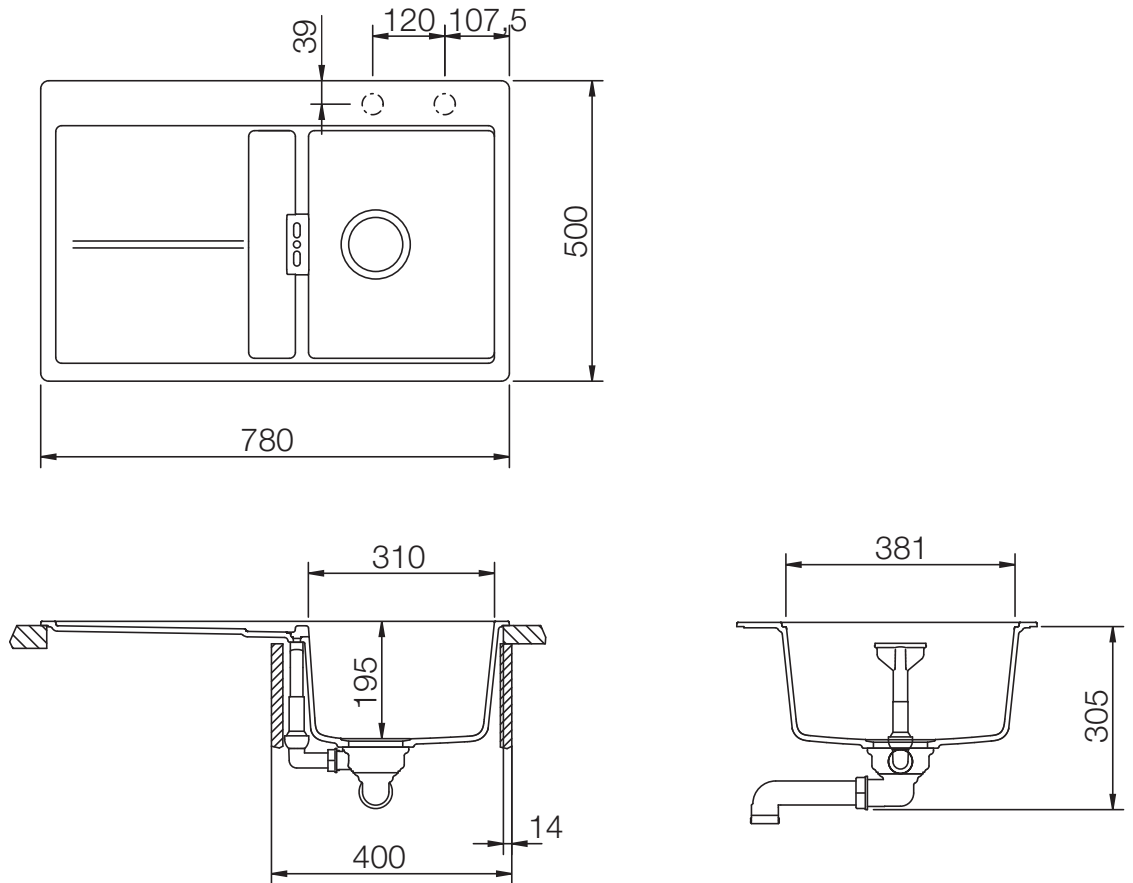

CRISTADUR® HORIZONT D-100

MEASUREMENTS IN MILLIMETRE

For installation from top

For undermount installation

CRISTADUR® HORIZONT D-100

MEASUREMENTS IN INCHES

For installation from top

For undermount installation